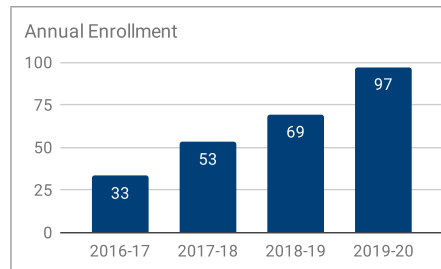

Extra-Curriculars

Art Club, Catechesis of the Good Sheperd, Catholic Culture Cadre, Chess Club, Choir, Destination Imagination, Parents in Prayer, Before- and After-School Care

Sports

Basketball, Cross Country, Flag Football, Volleyball

Staff & Classrooms

Professional Staff **8**

Student:Teacher Ratio **12:1**

Tuition & Support

Affiliated Parishes	Tuition	Total Cost per Pupil
St. Francis Xavier Cathedral Parish	K-5: $3,028	$6,342
St. Philip the Apostle Parish	6-8: $3,137	

Building academic excellence and life skills while growing in our Catholic faith.