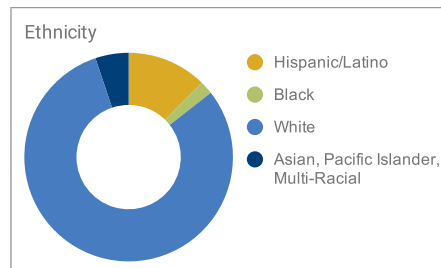

99%
Catholic

97%
Parishioners

Extra-Curriculars

Art Club, Catechesis of the Good Sheperd, Catholic Culture Cadre, Chess Club, Choir, Destination Imagination, Parents in Prayer, Before- and After-School Care