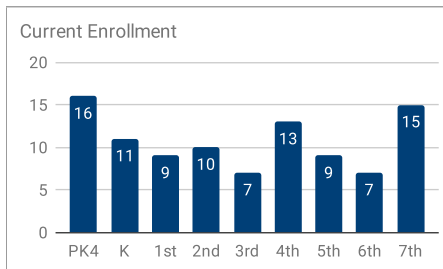

99%
Catholic

97%
Parishioners

Extra-Curriculars

Art Club, Catechesis of the Good Sheperd, Catholic Culture Cadre, Chess Club, Choir, Destination Imagination, Parents in Prayer, Before- and After-School Care