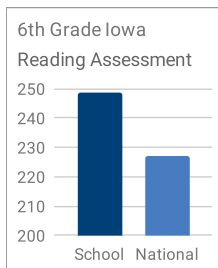

Extra-Curriculars

Art Club, Catechesis of the Good Sheperd, Catholic Culture Cadre, Chess Club, Choir, Destination Imagination, Parents in Prayer, Before- and After-School Care

Sports

Basketball, Cross Country, Flag Football, Volleyball

Staff & Classrooms

Professional Staff **8**

Student:Teacher Ratio **12:1**

Tuition & Support

Affiliated Parishes	Tuition	Total Cost per Pupil
St. Francis Xavier Cathedral Parish	K-5: $3,028	$6,342
St. Philip the Apostle Parish	6-8: $3,137	

Building academic excellence and life skills while growing in our Catholic faith.