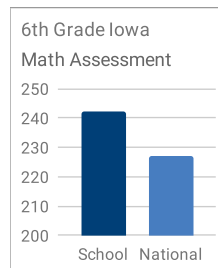

Extra-Curriculars

Art Club, Catechesis of the Good Sheperd, Catholic Culture Cadre, Chess Club, Choir, Destination Imagination, Parents in Prayer, Before- and After-School Care

Sports

Basketball, Cross Country, Flag Football, Volleyball

Staff & Classrooms

Professional Staff **8**

Student:Teacher Ratio **12:1**

Tuition & Support

Affiliated Parishes	Tuition	Total Cost per Pupil
St. Francis Xavier Cathedral Parish	K-5: $3,028	$6,342
St. Philip the Apostle Parish	6-8: $3,137	

Building academic excellence and life skills while growing in our Catholic faith.