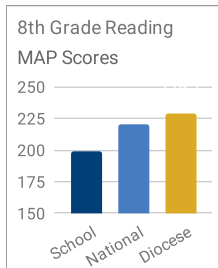

St. Thomas More Catholic School 2019-20 Snapshot Report

Web: www.stmoregb.com
 Principal: Steven Kimball
 Email: skimball@gracesystem.org
 Phone: 920-432-8242

Students

188
Students

91%
Catholic

91%
Parishioners