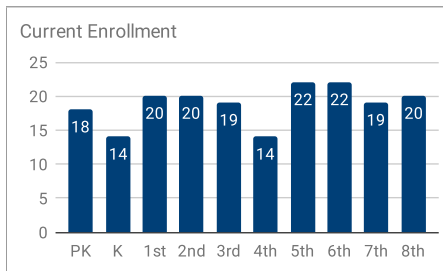

St. Thomas More Catholic School 2019-20 Snapshot Report

Web: www.stmoregb.com
 Principal: Steven Kimball
 Email: skimball@gracesystem.org
 Phone: 920-432-8242

Students

188
Students

91%
Catholic

91%
Parishioners