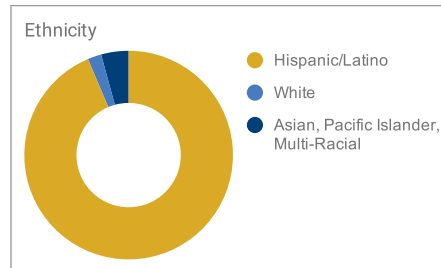

St. Thomas More Catholic School 2019-20 Snapshot Report

Web: www.stmoregb.com
 Principal: Steven Kimball
 Email: skimball@gracesystem.org
 Phone: 920-432-8242

Students

188
Students

91%
Catholic

91%
Parishioners