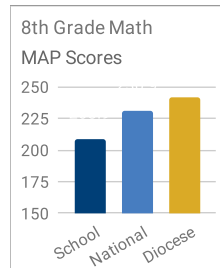

St. Thomas More Catholic School 2019-20 Snapshot Report

Web: www.stmoregb.com
 Principal: Steven Kimball
 Email: skimball@gracesystem.org
 Phone: 920-432-8242

Students

188
Students

91%
Catholic

91%
Parishioners