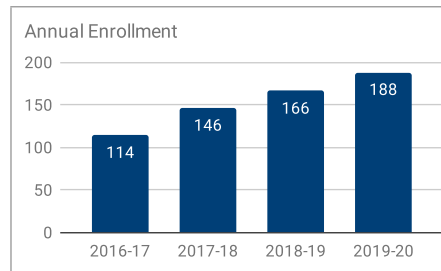

St. Thomas More Catholic School 2019-20 Snapshot Report

Web: www.stmoregb.com
 Principal: Steven Kimball
 Email: skimball@gracesystem.org
 Phone: 920-432-8242

Students

188
Students

91%
Catholic

91%
Parishioners