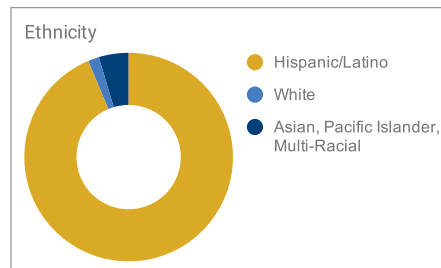

Students

173
Students

94%
Catholic

92%
Parishioners

Extra-Curriculars

Boys and Girls Club Partnership, Student Council, After-School Care

Sports

Basketball and Soccer