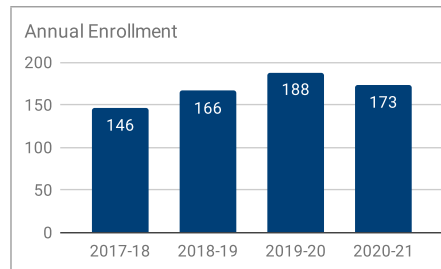

Extra-Curriculars

Boys and Girls Club Partnership, Student Council, After-School Care

Sports

Basketball and Soccer

Staff & Classrooms

Professional Staff **15**

Student:Teacher Ratio **12:1**

Tuition & Support

Affiliated Parishes

Ss. Peter & Paul Catholic Parish
St. John the Evangelist
St. Mary of the Angels
St. Wilebrord Parish

Tuition

K-5: $3,028
6-8: $3,137

Total Cost per Pupil

$6,654

Building academic excellence and life skills while growing in our Catholic faith.