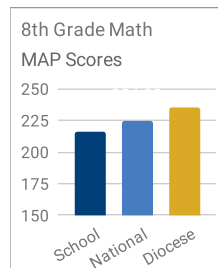

Extra-Curriculars

Boys and Girls Club Partnership, Student Council, After-School Care

Sports

Basketball and Soccer

Staff & Classrooms

Professional Staff **15**

Student:Teacher Ratio **12:1**

Tuition & Support

Affiliated Parishes

Ss. Peter & Paul Catholic Parish
St. John the Evangelist
St. Mary of the Angels
St. Wilebrord Parish

Tuition

K-5: $3,028
6-8: $3,137

Total Cost per Pupil

$6,654

Building academic excellence and life skills while growing in our Catholic faith.