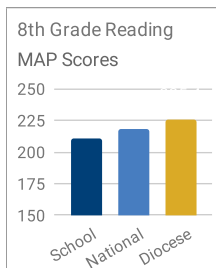

Extra-Curriculars

Boys and Girls Club Partnership, Student Council, After-School Care

Sports

Basketball and Soccer

Staff & Classrooms

Professional Staff **15**

Student:Teacher Ratio **12:1**

Tuition & Support

Affiliated Parishes

Ss. Peter & Paul Catholic Parish
St. John the Evangelist
St. Mary of the Angels
St. Wilebrord Parish

Tuition

K-5: $3,028
6-8: $3,137

Total Cost per Pupil

$6,654

Building academic excellence and life skills while growing in our Catholic faith.