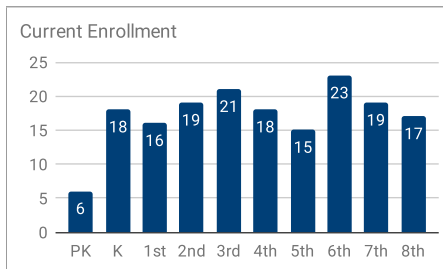

Students

173
Students

94%
Catholic

92%
Parishioners

Extra-Curriculars

Boys and Girls Club Partnership, Student Council, After-School Care

Sports

Basketball and Soccer